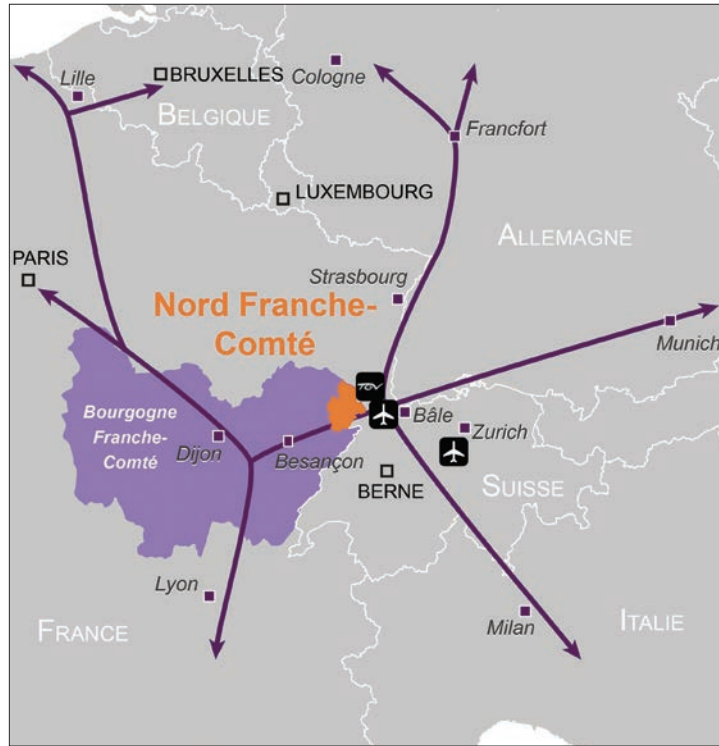

**Nord Franche-Comté**

**Land of industrial  
solutions**

## Nord Franche-Comté, land of industrial solutions

In the bosom of the first French industrial region, Nord Franche-Comté concentrates emblematic companies such as PSA Peugeot-Citroën, Alstom, General Electric and Faurecia, but also a whole myriad of small and medium industrial enterprises that combine innovation and responsiveness.

International by nature, Nord Franche-Comté is neighbouring Switzerland, in close proximity with Germany and near Italy.

Around Belfort and Montbéliard, its two main human-sized cities, Nord Franche-Comté is liked both by its inhabitants and its entrepreneurs and investors.

**Nord Franche-Comté is :**

- 300 000 inhabitants
- 2 urban areas around Belfort and Montbéliard
- 21% of industrial employment (12% on a national level)
- A basin of 100 million europeans within a radius of 400 km.